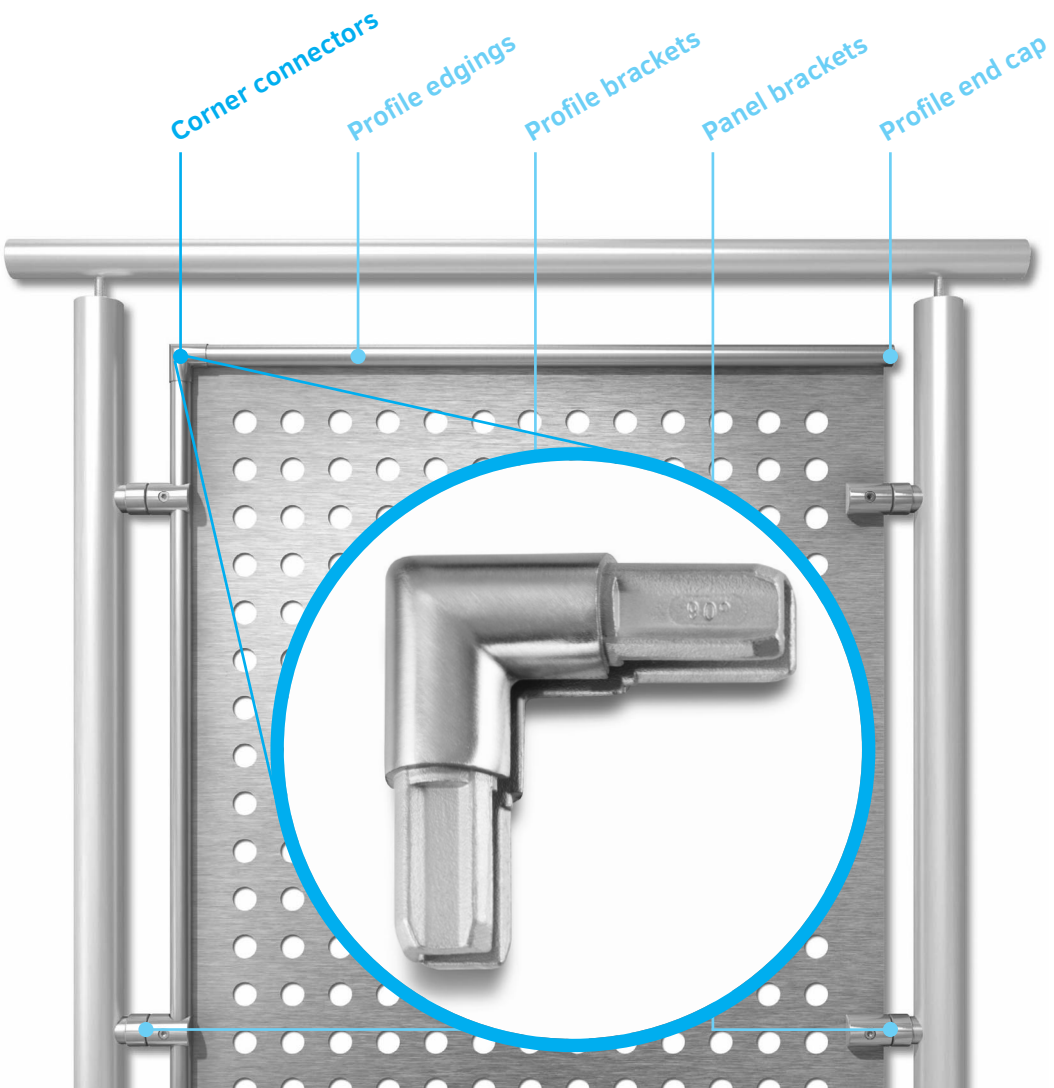

Available materials

Fine zinc alloy

Stainless steel cast alloy

**MEVACO** Corner connector LR 18  
Figure drawn to scale 1:1

WITH A SINGLE CLICK  
TO OUR ACCESSORIES!

Discover the appropriate range of accessories online in our shop. Simply enter "Accessories" in the online search.