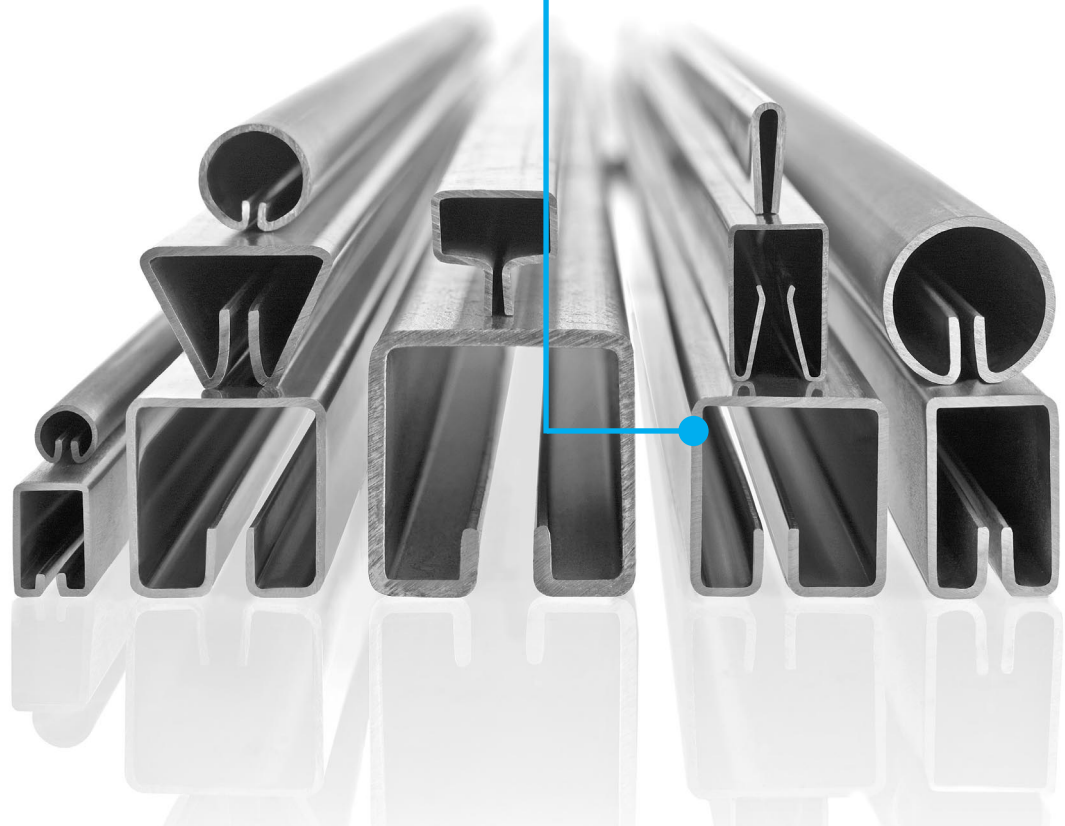

## Profile GEV 30x30 · 3.0

Figure drawn to scale 1:1