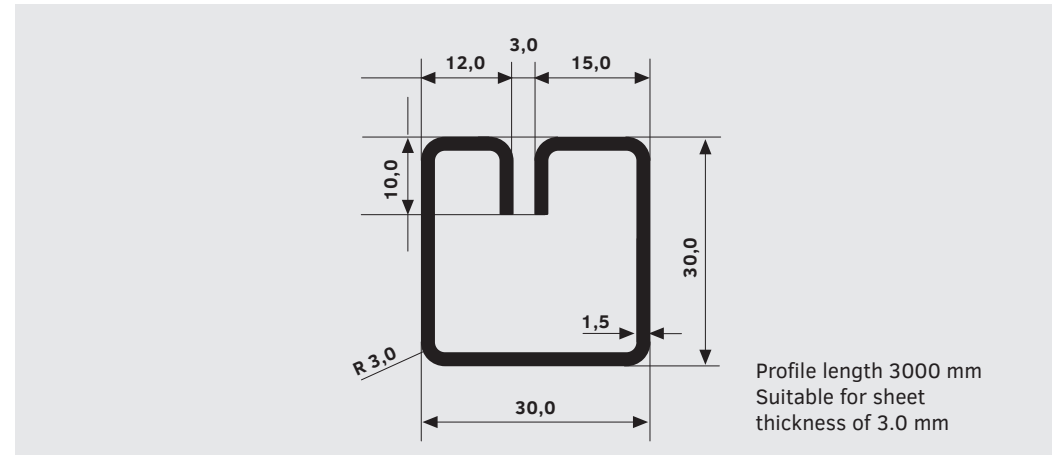

WITH A SINGLE CLICK
TO OUR ACCESSORIES!

Discover the appropriate range of accessories online in our shop. Simply enter "Accessories" in the online search.