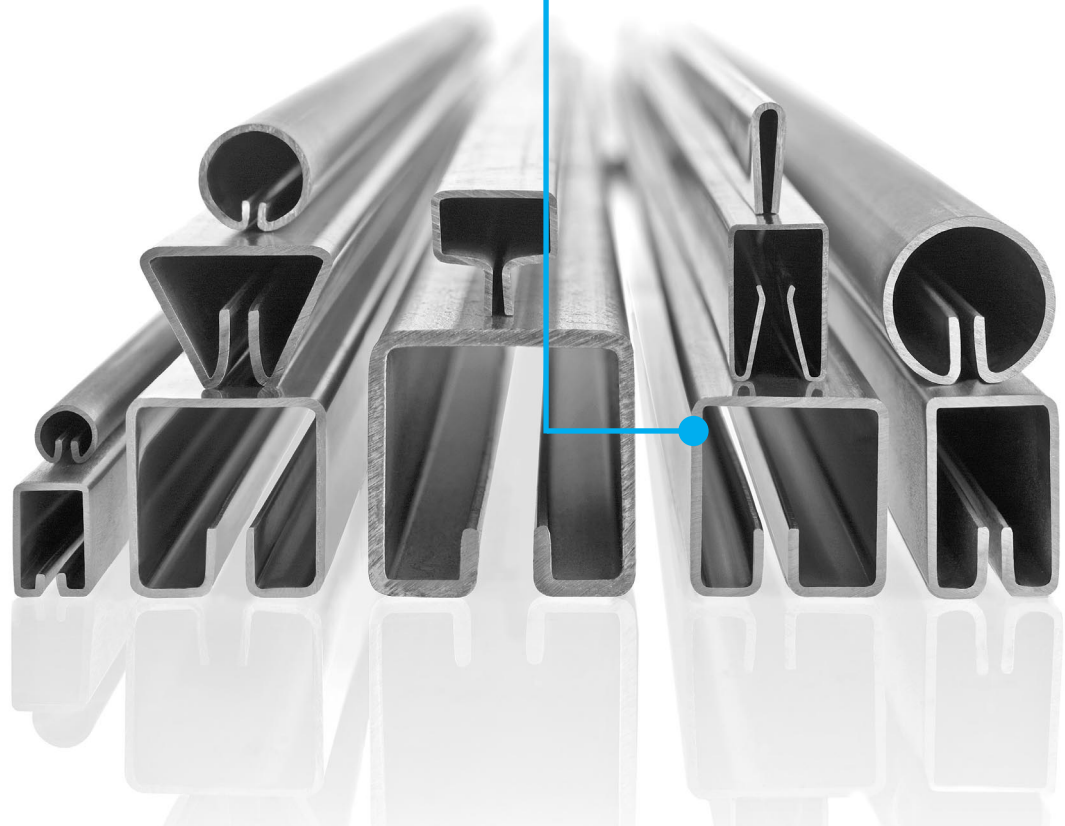

## Profile GEV 30x30 · 4.0

Figure drawn to scale 1:1

### Available materials

Steel

Sendzimir-galvanised

Stainless steel

WITH A SINGLE CLICK  
TO OUR ACCESSORIES!

Discover the appropriate range of accessories online in our shop. Simply enter "Accessories" in the online search.