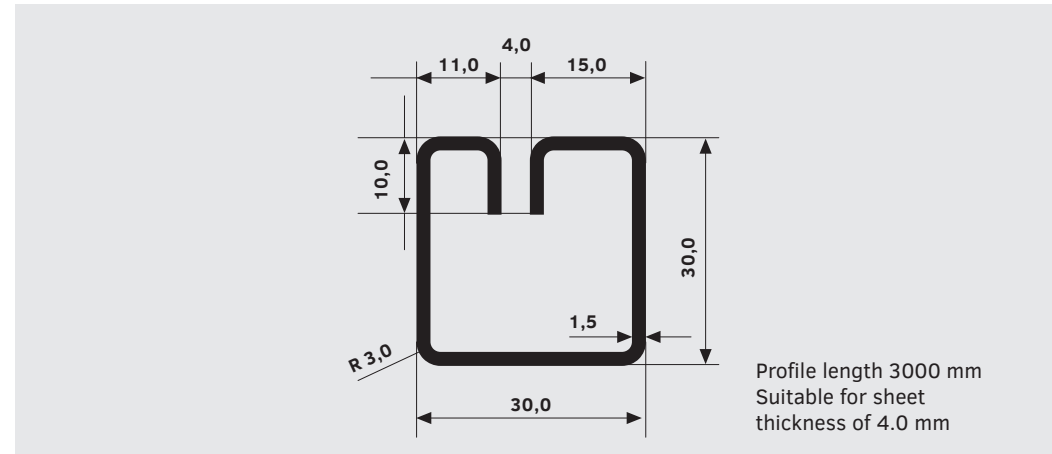

WITH A SINGLE CLICK
TO OUR ACCESSORIES!

Discover the appropriate range of accessories online in our shop. Simply enter "Accessories" in the online search.