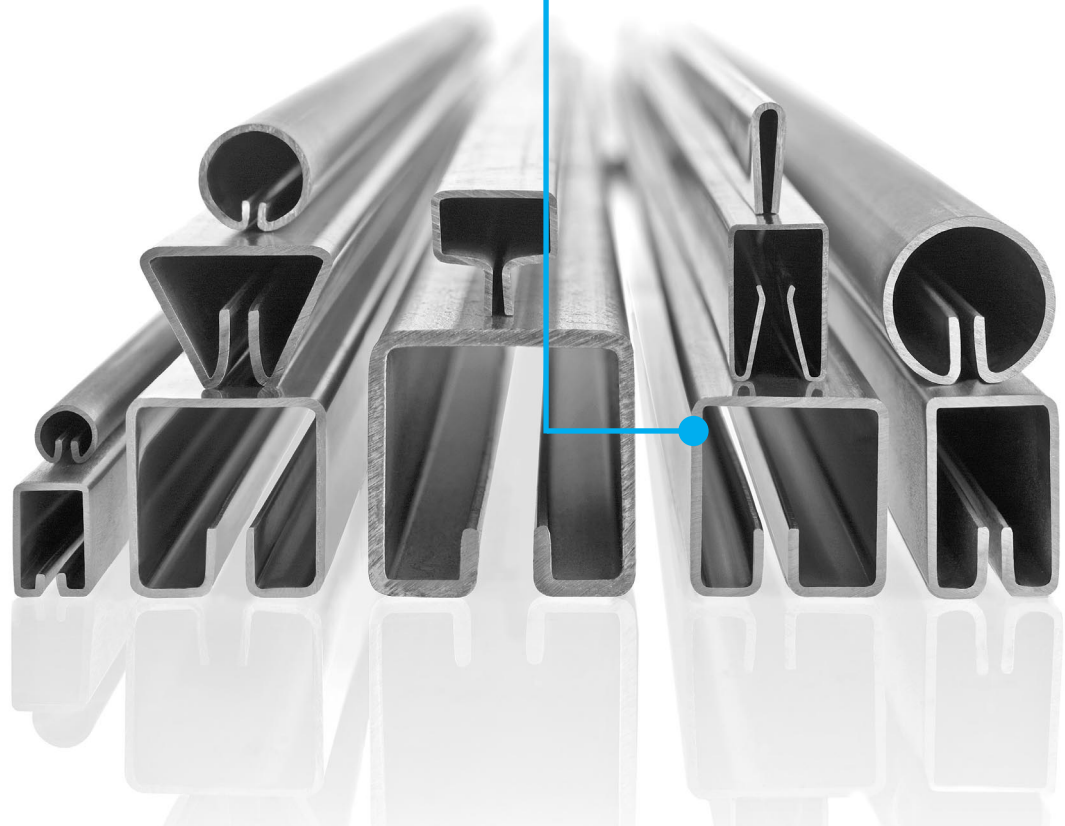

Profile GEV 30x30 · 5.0

Figure drawn to scale 1:1

Available materials

Steel

WITH A SINGLE CLICK
TO OUR ACCESSORIES!

Discover the appropriate range of accessories online in our shop. Simply enter "Accessories" in the online search.