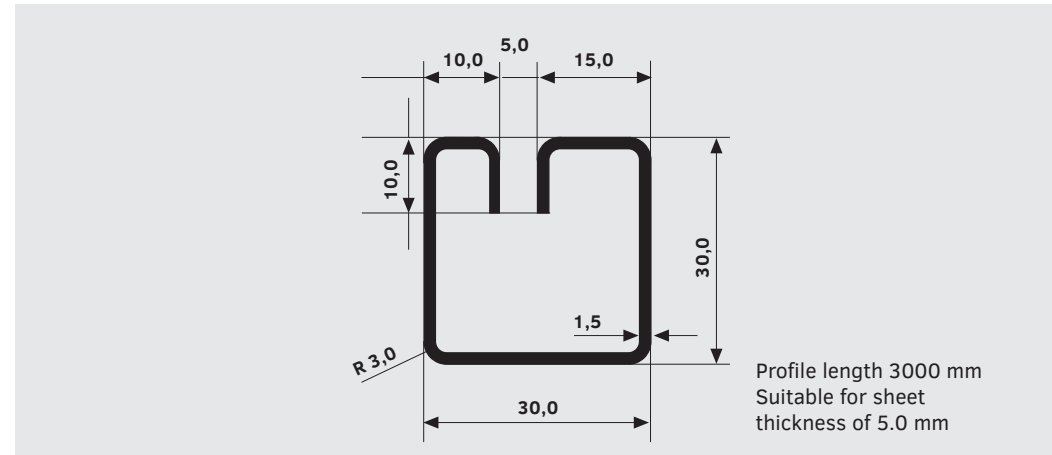

Profile GEV 30x30 · 5.0

Figure drawn to scale 1:1

Available materials

Steel

WITH A SINGLE CLICK
TO OUR ACCESSORIES!

Discover the appropriate range of accessories online in our shop. Simply enter "Accessories" in the online search.