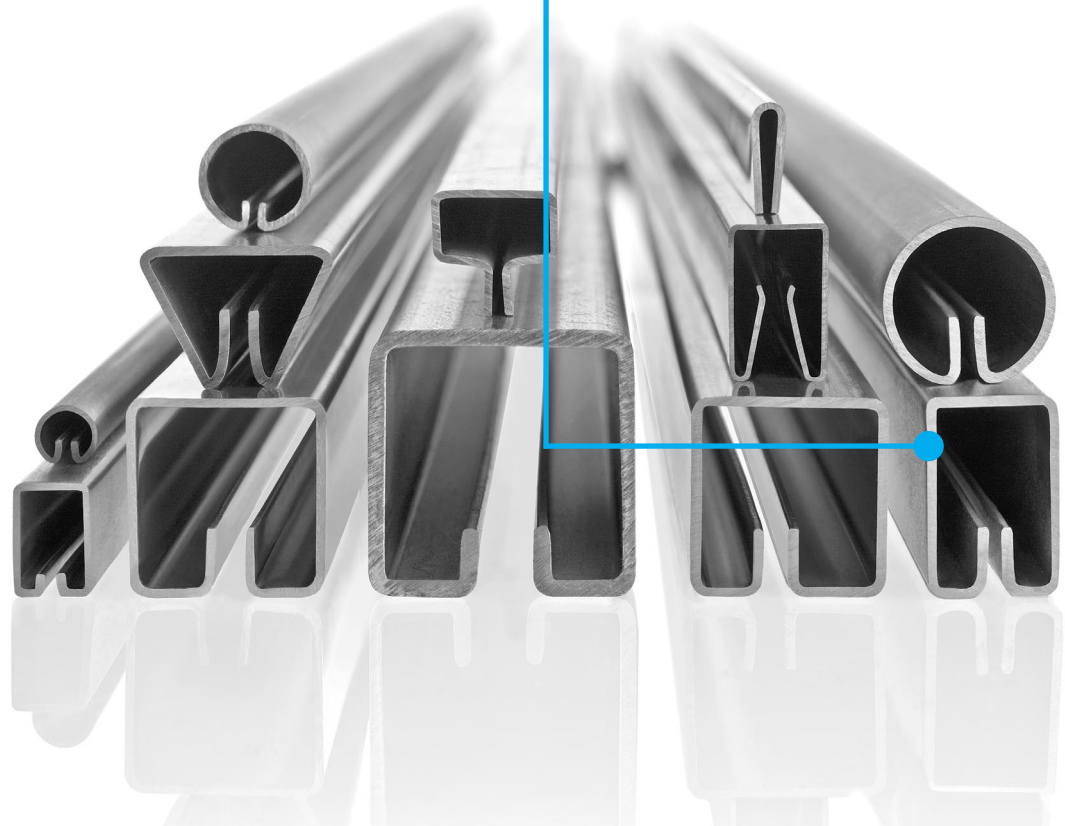

Profile LE 20x30 · 1.7

Figure drawn to scale 1:1

Available materials

Steel

Sendzimir-galvanised

Aluminium

Stainless steel

WITH A SINGLE CLICK
TO OUR ACCESSORIES!