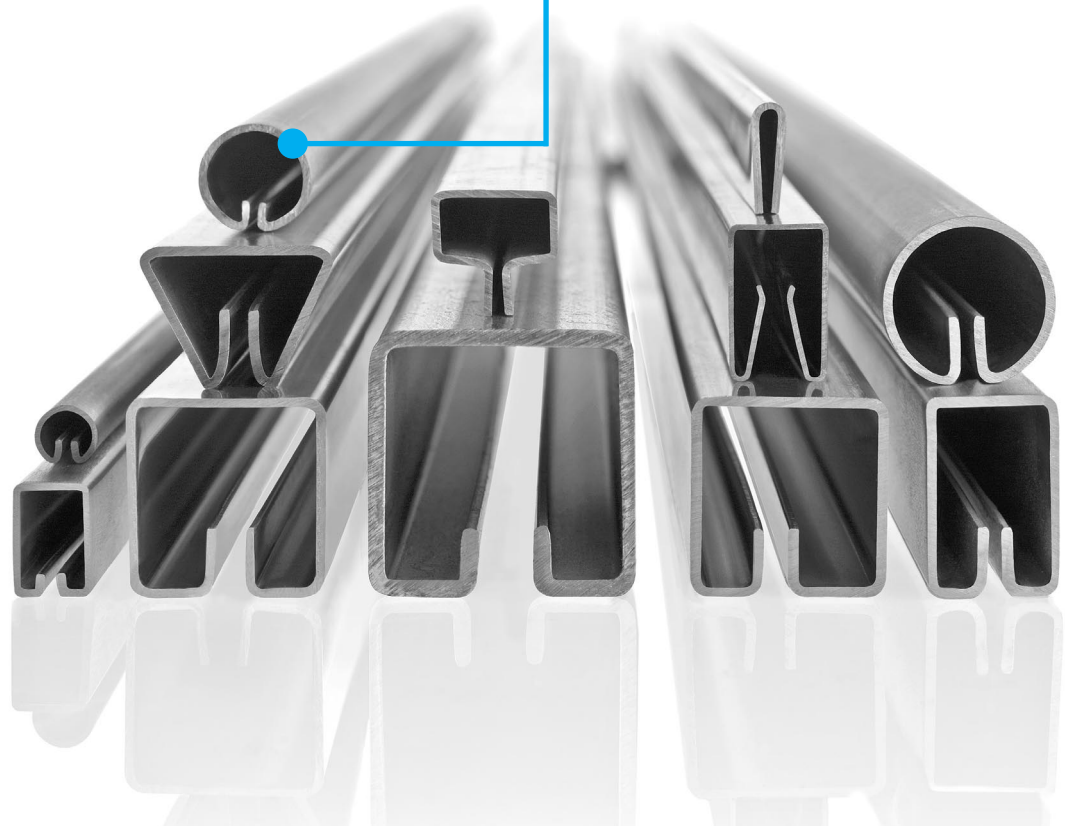

Profile LR 18 · 1.7

Figure drawn to scale 1:1

Available materials

Steel

Sendzimir-galvanised

Aluminium

Stainless steel

WITH A SINGLE CLICK
TO OUR ACCESSORIES!