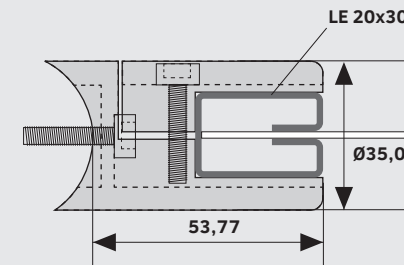

Available materials

Stainless steel

Corner connectors
Profile edgings
Profile brackets
Panel brackets
Profile end cap

Suitable for
profile edging LE 20x30
and post tube \varnothing 42,4 mm

WITH A SINGLE CLICK
TO OUR ACCESSORIES!