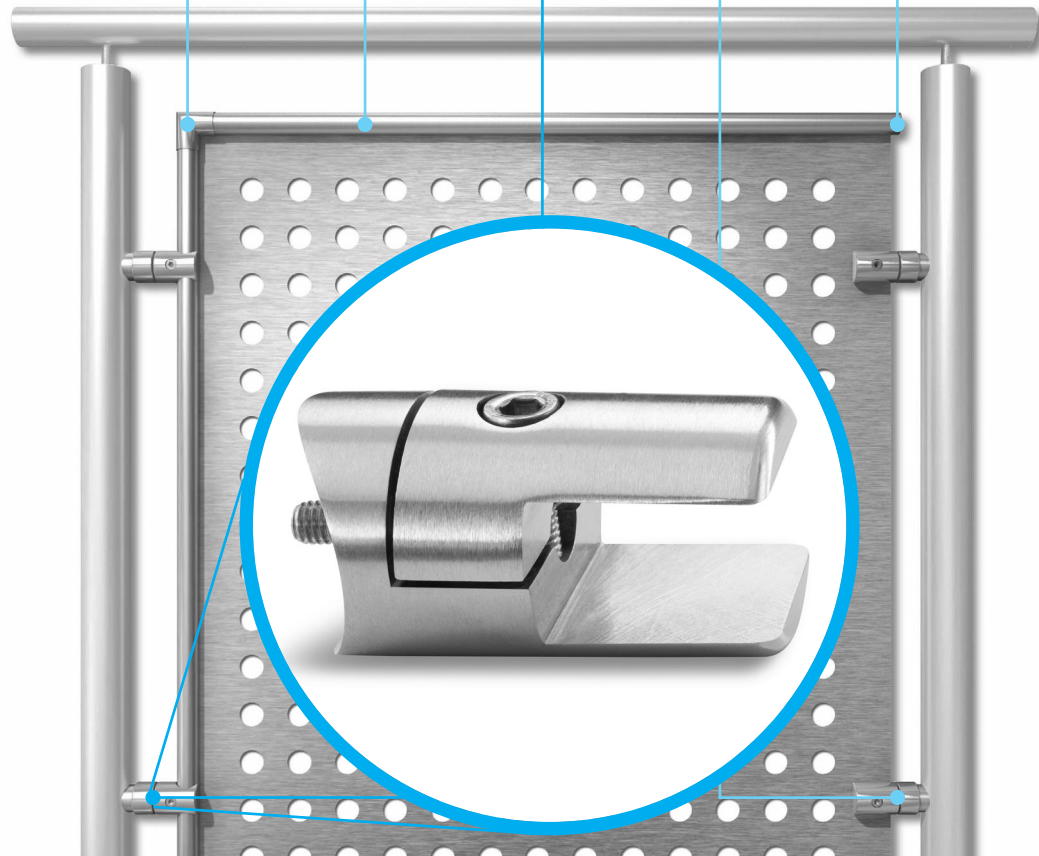

Available materials

Stainless steel

Corner connectors
Profile edgings
Profile brackets
Panel brackets
Profile end cap

Suitable for
profile edging LE 20x30
and post tube \varnothing 42,4 mm

WITH A SINGLE CLICK
TO OUR ACCESSORIES!