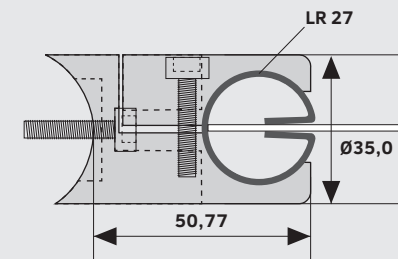

Corner connectors
Profile edgings
Profile brackets
Panel brackets
Profile end cap

Available materials

Stainless steel

Suitable for
profile edging LR 27
and post tube Ø 42,4 mm

WITH A SINGLE CLICK
TO OUR ACCESSORIES!