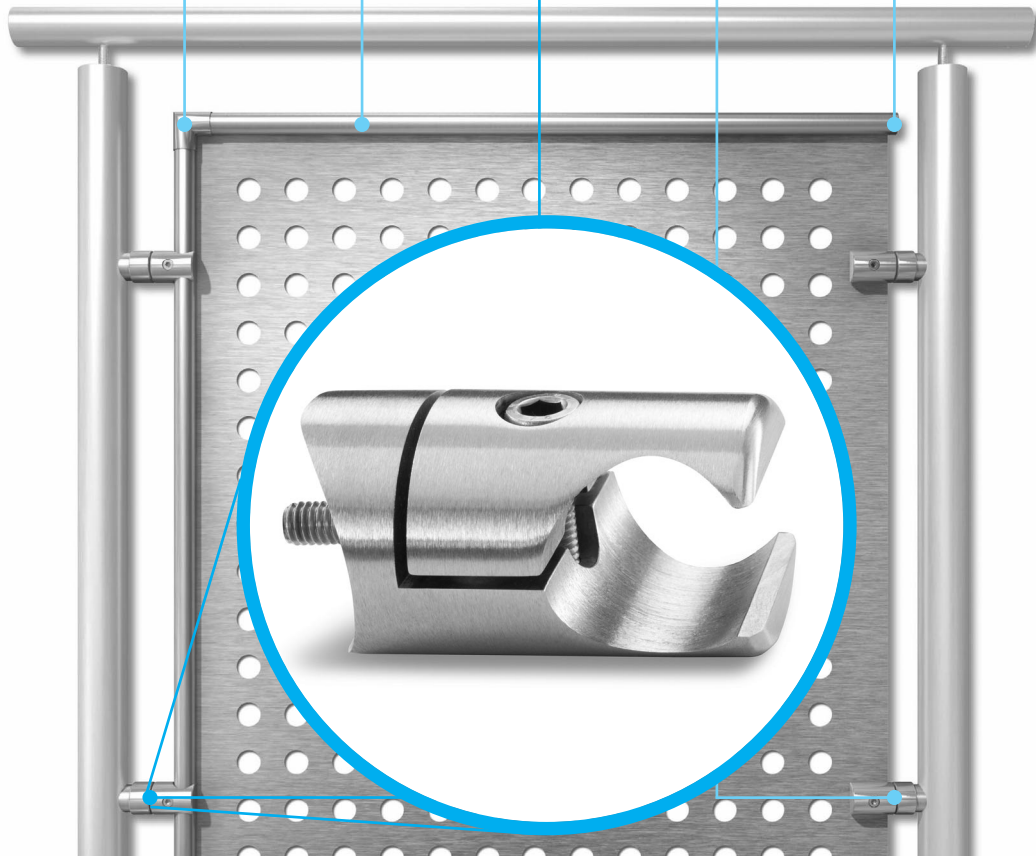

Corner connectors
Profile edgings
Profile brackets
Panel brackets
Profile end cap

Available materials

Stainless steel

Suitable for
profile edging LR 27
and post tube Ø 42,4 mm

WITH A SINGLE CLICK
TO OUR ACCESSORIES!