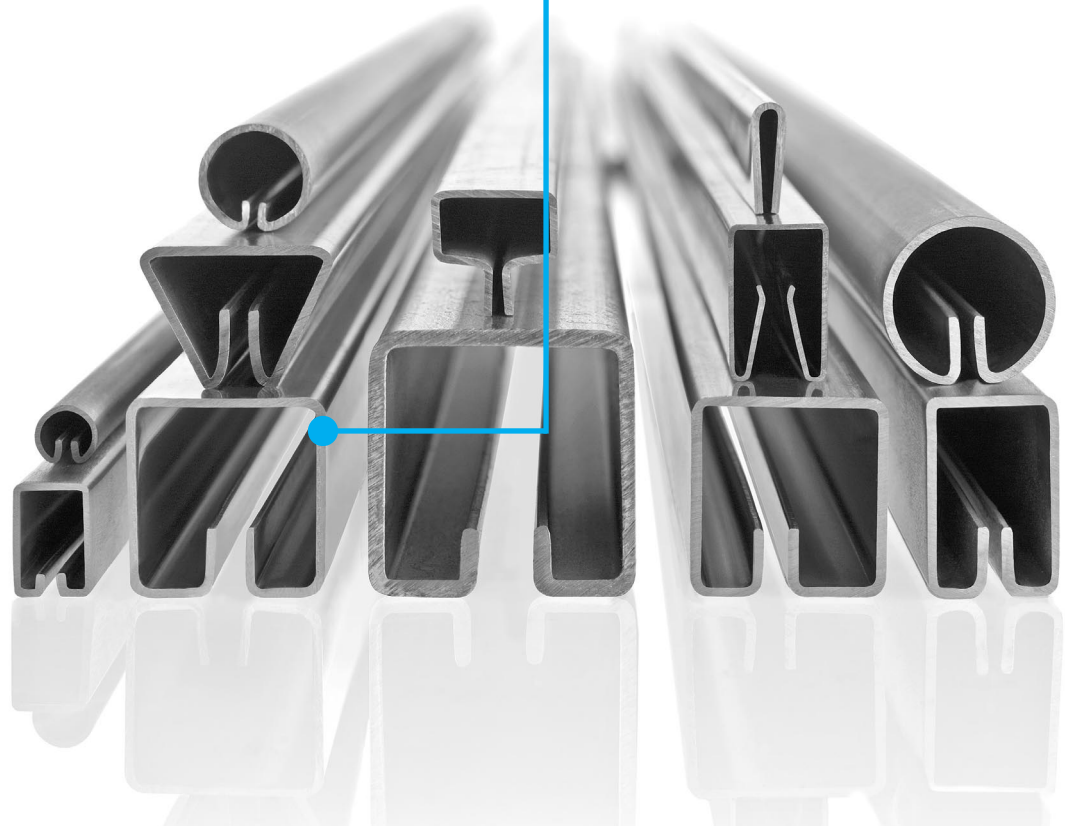

## Profile WE 30x30 · 5.7

Figure drawn to scale 1:1

### Available materials

Steel

Sendzimir-galvanised

Stainless steel

WITH A SINGLE CLICK  
TO OUR ACCESSORIES!

Discover the appropriate range of accessories online in our shop. Simply enter "Accessories" in the online search.