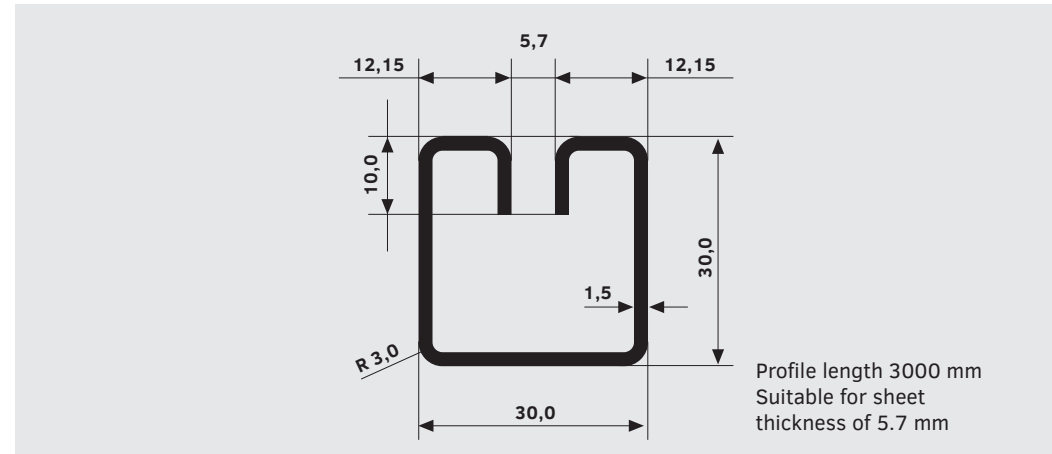

WITH A SINGLE CLICK
TO OUR ACCESSORIES!

Discover the appropriate range of accessories online in our shop. Simply enter "Accessories" in the online search.