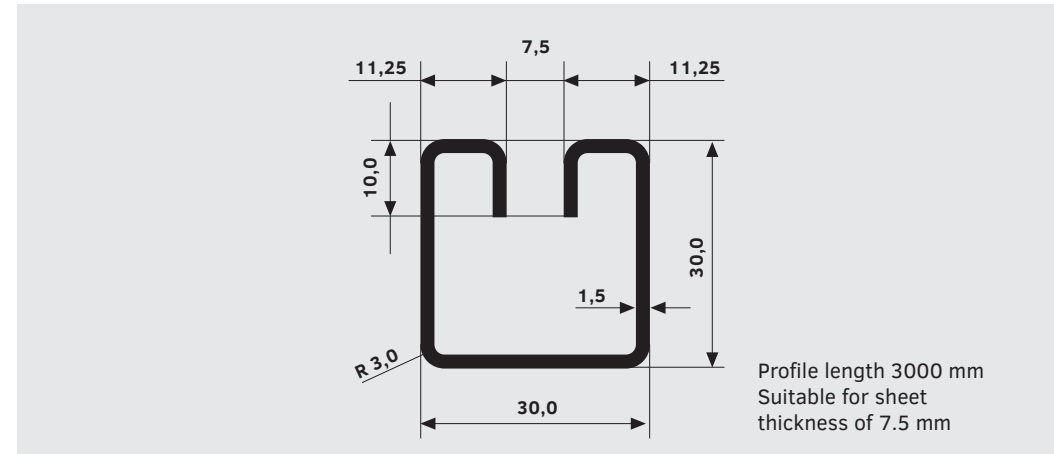

WITH A SINGLE CLICK
TO OUR ACCESSORIES!

Discover the appropriate range of accessories online in our shop. Simply enter "Accessories" in the online search.